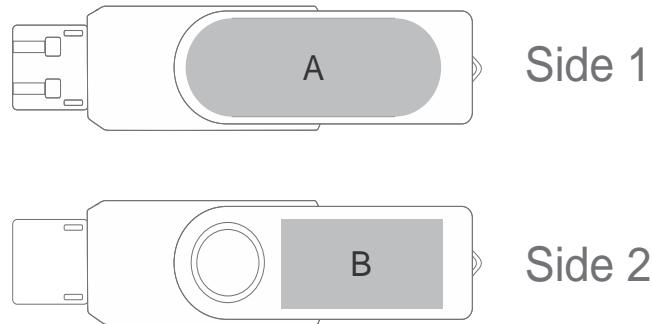

# USB-7495

Okiyo Shimasu Bamboo Flash Drive - 8GB

Also available in  
  
Check Logo24  
guide and t's & c's

## Need to know:

Includes 1-Position Laser Engraving (setup fees apply)

- **Laser Colour:** White

## Branding Options:

Position	Branding Method (Branding Code)	No. of Colours	Dimension
A	Laser Engraving (LA)	N/A	22mm wide x 12mm high
A	Pad Printing (PB)	4 Colours	22mm wide x 12mm high